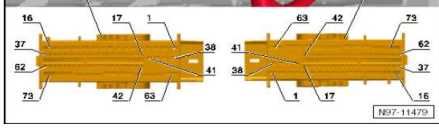

MFD	Blue Connectors	BCM
	B 1	-
	B 2	Right dipped beam signal output → Note
	B 3	-
	B 4	-
	B 5	-
	B 6	-
	B 7	-
	B 8	-
	B 9	Left fog light bulb output signal
	B 10	Right fog light bulb output signal
	B 11	Fog light bulb supply input signal (30)
	B 12	Reversing light output signal (only models with automatic gearbox)
	B 13	Turn signal and brake light supply input signal (30)
	B 14	Left turn signal output signal
	B 15	Right turn signal output signal
	B 16	Brake lights output signal
	B 17	LIN bus, door control unit and switches in steering wheel
10	29	Drive, CAN-Low
11	28	Drive, CAN-High
	B 20	Convenience CAN, high
	B 21	Convenience CAN, low
13	4	Diagnosis CAN, low
12	3	Diagnosis CAN, high
	B 24	LIN bus, sliding sunroof adjustment control unit, rain and light detector
	B 25	-
	B 26	-
	B 27	Window wiper position 1 input signal
	B 28	Central locking input signal, front passenger door
	B 29	-
	B 30	Interior monitoring deactivation switch input signal
	B 31	Heated rear window button input signal
	B 32	Wiper limit switch input signal
	B 33	-
	B 34	Switch and instrument illumination (58d) input signal
	B 35	-
	B 36	LIN bus, alarm horn
	B 37	Signal (K), diagnosis
	B 38	Earth input signal (31) for electronics
	B 39	Supply input signal (30) for electronics
	B 40	-
	B 41	-
	B 42	Brake contact switch input signal
	B 43	-
	B 44	Cruise control system "Set" input signal
	B 45	Cruise control system "On/Off" input signal
	B 46	Cruise control system "Reset" input signal
	B 47	Cruise control system "Cancel" input signal
	B 48	Reversing light switch input signal
	B 49	Signal (L) alternator
	B 50	Starter relay signal input → Note
	B 51	Supply input signal (75a) for ignition/starter switch
	B 52	Window washer pump supply input signal
	B 53	Window wiper position 2 input signal
	B 54	-
	B 55	Starter inhibitor signal (only models with automatic gearbox)
	B 56	-
	B 57	-
	B 58	Heated exterior mirror switch input signal
	B 59	input signal for reference voltage (30)
	B 60	input signal for earth - reference voltage (31)
	B 61	Washer pump motor and rear window wiper motor output signal
	B 62	Windscreen wiper intermittent operation input signal
	B 63	Heated rear window output signal
	B 64	-
	B 65	-
	B 66	-
	B 67	Heated rear window supply input signal (30)
	B 68	Right headlight supply (30) input signal → Note
	B 69	-
	B 70	-
	B 71	-
	B 72	-
	B 73	-