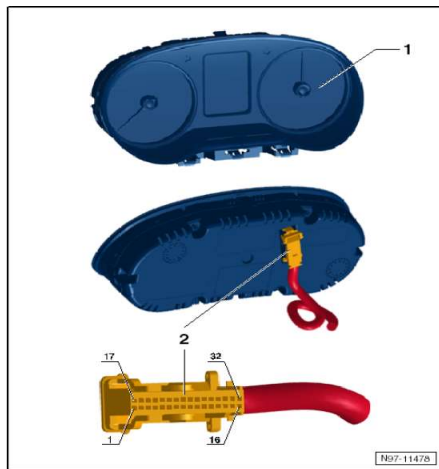

MFD	Blue Connectors	BCM
	B 1	-
	B 2	Right dipped beam signal output → Note
	B 3	-
	B 4	-
	B 5	-
	B 6	-
	B 7	-
	B 8	-
	B 9	Left fog light bulb output signal
	B 10	Right fog light bulb output signal
	B 11	Fog light bulb supply input signal (30)
	B 12	Reversing light output signal (only models with automatic gearbox)
	B 13	Turn signal and brake light supply input signal (30)
	B 14	Left turn signal output signal
	B 15	Right turn signal output signal
	B 16	Brake lights output signal
	B 17	LIN bus, door control unit and switches in steering wheel
10	29	Drive, CAN-Low
11	28	Drive, CAN-High
	B 20	Convenience CAN, high
	B 21	Convenience CAN, low
13	4	Diagnosis CAN, low
12	3	Diagnosis CAN, high
	B 24	LIN bus, sliding sunroof adjustment control unit, rain and light detector
	B 25	-
	B 26	-
	B 27	Window wiper position 1 input signal
	B 28	Central locking input signal, front passenger door
	B 29	-
	B 30	Interior monitoring deactivation switch input signal
	B 31	Heated rear window button input signal
	B 32	Wiper limit switch input signal
	B 33	-
	B 34	Switch and instrument illumination (58d) input signal
	B 35	-
	B 36	LIN bus, alarm horn
	B 37	Signal (K), diagnosis
	B 38	Earth input signal (31) for electronics
	B 39	Supply input signal (30) for electronics
	B 40	-
	B 41	-
	B 42	Brake contact switch input signal
	B 43	-
	B 44	Cruise control system "Set" input signal
	B 45	Cruise control system "On/Off" input signal
	B 46	Cruise control system "Reset" input signal
	B 47	Cruise control system "Cancel" input signal
	B 48	Reversing light switch input signal
	B 49	Signal (L) alternator
	B 50	Starter relay signal input → Note
	B 51	Supply input signal (75a) for ignition/starter switch
	B 52	Window washer pump supply input signal
	B 53	Window wiper position 2 input signal
	B 54	-
	B 55	Starter inhibitor signal (only models with automatic gearbox)
	B 56	-
	B 57	-
	B 58	Heated exterior mirror switch input signal
	B 59	input signal for reference voltage (30)
	B 60	input signal for earth - reference voltage (31)
	B 61	Washer pump motor and rear window wiper motor output signal
	B 62	Windscreen wiper intermittent operation input signal
	B 63	Heated rear window output signal
	B 64	-
	B 65	-
	B 66	-
	B 67	Heated rear window supply input signal (30)
	B 68	Right headlight supply (30) input signal → Note
	B 69	-
	B 70	-
	B 71	-
	B 72	-
	B 73	-