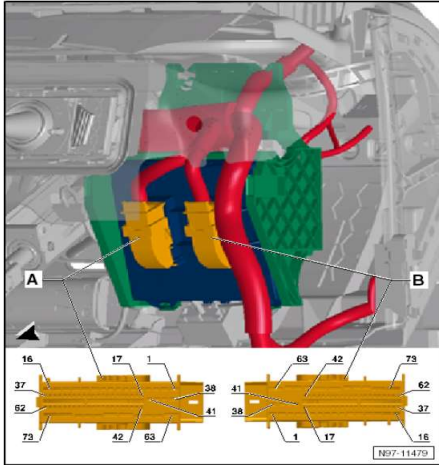

MFD	Blue Connectors	BCM
	B 1	-
	B 2	Right dipped beam signal output → Note
	B 3	-
	B 4	-
	B 5	-
	B 6	-
	B 7	-
	B 8	-
	B 9	Left fog light bulb output signal
	B 10	Right fog light bulb output signal
	B 11	Fog light bulb supply input signal (30)
	B 12	Reversing light output signal (only models with automatic gearbox)
	B 13	Turn signal and brake light supply input signal (30)
	B 14	Left turn signal output signal
	B 15	Right turn signal output signal
	B 16	Brake lights output signal
	B 17	LIN bus, door control unit and switches in steering wheel
10	29	Drive, CAN-Low
11	28	Drive, CAN-High
	B 20	Convenience CAN, high
	B 21	Convenience CAN, low
13	4	Diagnosis CAN, low
12	3	Diagnosis CAN, high
	B 24	LIN bus, sliding sunroof adjustment control unit, rain and light detector
	B 25	-
	B 26	-
	B 27	Window wiper position 1 input signal
	B 28	Central locking input signal, front passenger door
	B 29	-
	B 30	Interior monitoring deactivation switch input signal
	B 31	Heated rear window button input signal
	B 32	Wiper limit switch input signal
	B 33	-
	B 34	Switch and instrument illumination (58d) input signal
	B 35	-
	B 36	LIN bus, alarm horn
	B 37	Signal (K), diagnosis
	B 38	Earth input signal (31) for electronics
	B 39	Supply input signal (30) for electronics
	B 40	-
	B 41	-
	B 42	Brake contact switch input signal
	B 43	-
	B 44	Cruise control system "Set" input signal
	B 45	Cruise control system "On/Off" input signal
	B 46	Cruise control system "Reset" input signal
	B 47	Cruise control system "Cancel" input signal
	B 48	Reversing light switch input signal
	B 49	Signal (L) alternator
	B 50	Starter relay signal input → Note
	B 51	Supply input signal (75a) for ignition/starter switch
	B 52	Window washer pump supply input signal
	B 53	Window wiper position 2 input signal
	B 54	-
	B 55	Starter inhibitor signal (only models with automatic gearbox)
	B 56	-
	B 57	-
	B 58	Heated exterior mirror switch input signal
	B 59	input signal for reference voltage (30)
	B 60	input signal for earth - reference voltage (31)
	B 61	Washer pump motor and rear window wiper motor output signal
	B 62	Windscreen wiper intermittent operation input signal
	B 63	Heated rear window output signal
	B 64	-
	B 65	-
	B 66	-
	B 67	Heated rear window supply input signal (30)
	B 68	Right headlight supply (30) input signal → Note
	B 69	-
	B 70	-
	B 71	-
	B 72	-
	B 73	-