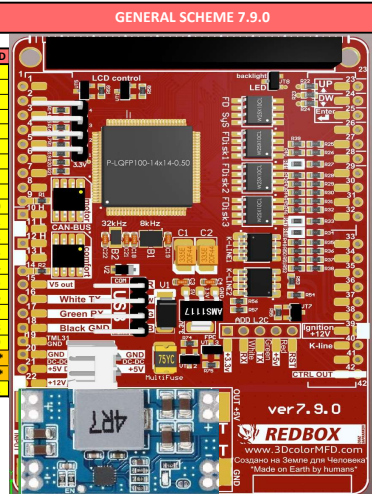

32-pin connector, blue (Midline)		MFD	BCM
1	Fuel gauge sender		
2	Fuel gauge sender		
3	Not used	Diagnosis, CAN-High	12 B32
4	Not used	Diagnosis, CAN-Low	13 B29
5	Not used		
6	Not used		
7	Transponder 1		
8	Transponder 2		
9	Sliding sunroof adjustment control unit -J245-		
10	Not used	Add Boost signal wire	30
11	Sensor for oil level / oil temperature (TOG) G266		35
12	Not used		
13	Rear fog lights		
14	Terminal 56a +12v		
15	Front left brake pad wear sender -G34-		
16	Terminal 31 GND		
17	Washer fluid low -G34-		
18	Coolant level low -K28-		4
19	Ambient temperature G17		
20	Terminal 31 GND		
21	Up button		23
22	Down button		24
23	Reset button		25
24	Not used	TurboTimer	
25	Handbrake control switch -K139-		
26	Warning contact for brake fluid level -K33- F34		28
27	Oil pressure switch F1		
28	Drive, CAN-High		10 B19
29	Drive, CAN-Low		11 B18
30	Not used		
31	Terminal 15 +12v		39
32	Terminal 30 +12v		22

Dashboard		MFD
		1
		2
		3
		4
		5
		6
		7
		8
		9
		10
		11
		12
		13
		14
		15
		16
		17
		18
		19
		20
		21
		22

White		USB
		16
		17
		18
		19
		20
		21
		22

MFD Dashboard	
23	21 Blue Up button
24	22 Blue Down button
25	23 Blue Reset button
26	
27	
28	26 Blue Brake Liquid
29	
30*	10 Blue Add Boost signal wire
31	
32	
33*	Additional Fuel pressure sensor
34*	Additional Oil pressure sensor
35	11 Blue Oil level / oil temperature
36	
37	
38*	Additional Fuel pressure sensor
39	31 Blue Terminal 15 +12v
40	
41	
42	24 Blue TurboTimer